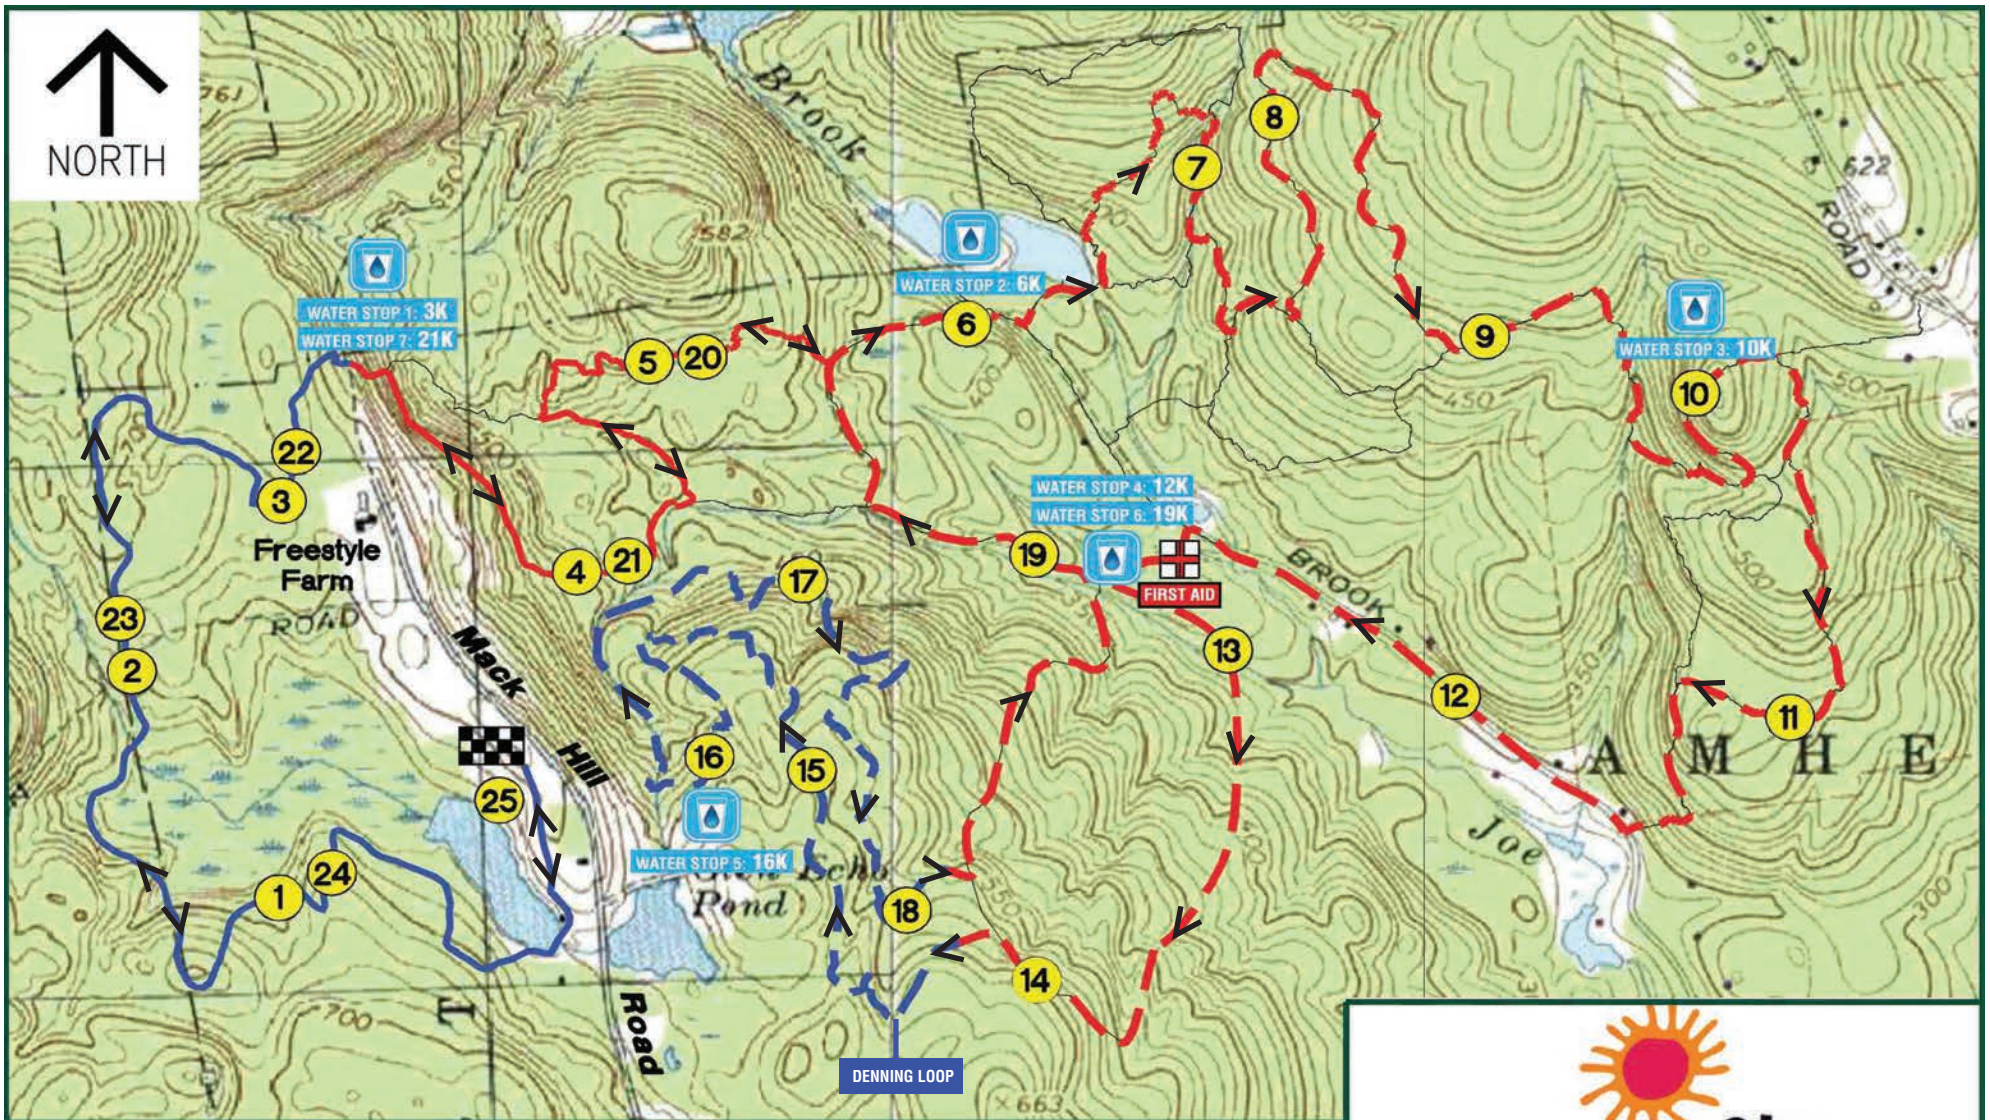

Joe English Trail Challenge **25K** Course Map

Freestyle Farm
188 Mack Hill Road, Amherst, NH 03031

MERIDIAN
LAND SERVICES, INC.
ENGINEERING | SURVEYING | PERMITTING
SOIL & WETLAND MAPPING | SEPTIC DESIGN
MeridianLandServices.com

SCALE: 1" = 1,200'±

Legend:

- RACE TRAIL ROUTE BI-DIRECTIONAL
- BI-DIRECTIONAL (PRIVATE PROPERTY)
- RACE TRAIL ROUTE ONE DIRECTIONAL
- ONE DIRECTIONAL (PRIVATE PROPERTY)
- EXISTING TRAIL (NON-RACE)
- START / FINISH LINE
- FIRST AID
- WATER STOP
- KILOMETER MARK

Joe English Challenge

Find Your Inner Wild

Benefiting the Amherst Land Trust